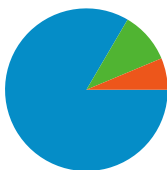

Traffic Sources Overview

- **Search Engines**
  5,937.00 (83.46%)
- **Referring Sites**
  729.00 (10.25%)
- **Direct Traffic**
  448.00 (6.30%)

Content Overview

Pages	Pageviews	% Pageviews
/products/liritis_scissor_gates/in	1,003	3.33%
/products/index	851	2.82%
/product_categories/slide_gate	790	2.62%
/product_categories/index	724	2.40%
/product_categories/rolling_shu	594	1.97%