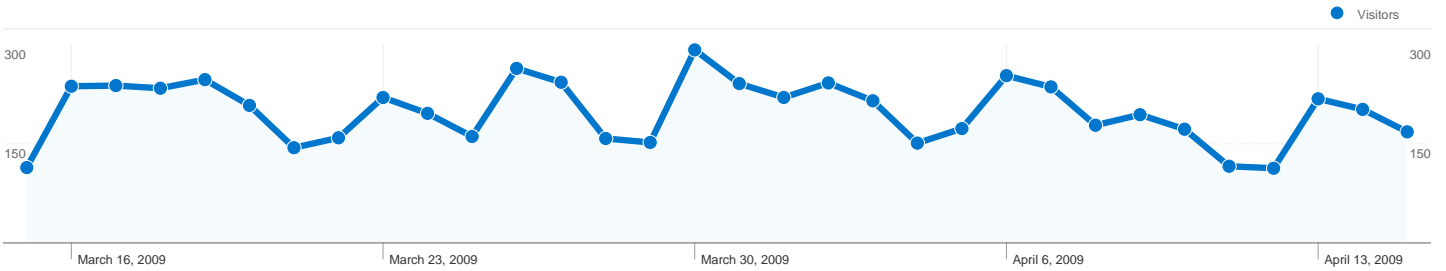

Site Usage

7,114 Visits

47.95% Bounce Rate

30,140 Pageviews

00:04:26 Avg. Time on Site

4.24 Pages/Visit

70.17% % New Visits

Visitors Overview

Visitors
5,492

Map Overlay world

Traffic Sources Overview

- **Search Engines**
5,937.00 (83.46%)
- **Referring Sites**
729.00 (10.25%)
- **Direct Traffic**
448.00 (6.30%)

Content Overview

Pages	Pageviews	% Pageviews
/products/liritis_scissor_gates/in	1,003	3.33%
/products/index	851	2.82%
/product_categories/slide_gate	790	2.62%
/product_categories/index	724	2.40%
/product_categories/rolling_shu	594	1.97%

5,492 people visited this site

7,114 Visits

5,492 Absolute Unique Visitors

30,140 Pageviews

4.24 Average Pageviews

00:04:26 Time on Site

47.95% Bounce Rate

70.17% New Visits

7,114 visits came from 48 countries/territories

Site Usage

Visits	Pages/Visit	Avg. Time on Site	% New Visits	Bounce Rate	
7,114 % of Site Total: 100.00%	4.24 Site Avg: 4.24 (0.00%)	00:04:26 Site Avg: 00:04:26 (0.00%)	70.33% Site Avg: 70.17% (0.22%)	47.95% Site Avg: 47.95% (0.00%)	
Country/Territory	Visits	Pages/Visit	Avg. Time on Site	% New Visits	Bounce Rate
Greece	6,750	4.30	00:04:30	69.90%	47.64%
Cyprus	85	3.07	00:02:27	83.53%	48.24%
Germany	51	2.92	00:03:41	78.43%	60.78%
United Kingdom	36	3.78	00:02:23	66.67%	47.22%
United States	31	4.29	00:03:26	87.10%	58.06%
France	26	3.69	00:05:27	76.92%	53.85%
China	12	1.58	00:03:26	58.33%	58.33%
Italy	12	3.33	00:01:54	83.33%	66.67%
Czech Republic	11	2.91	00:10:36	27.27%	54.55%
Netherlands	10	2.60	00:04:43	50.00%	30.00%