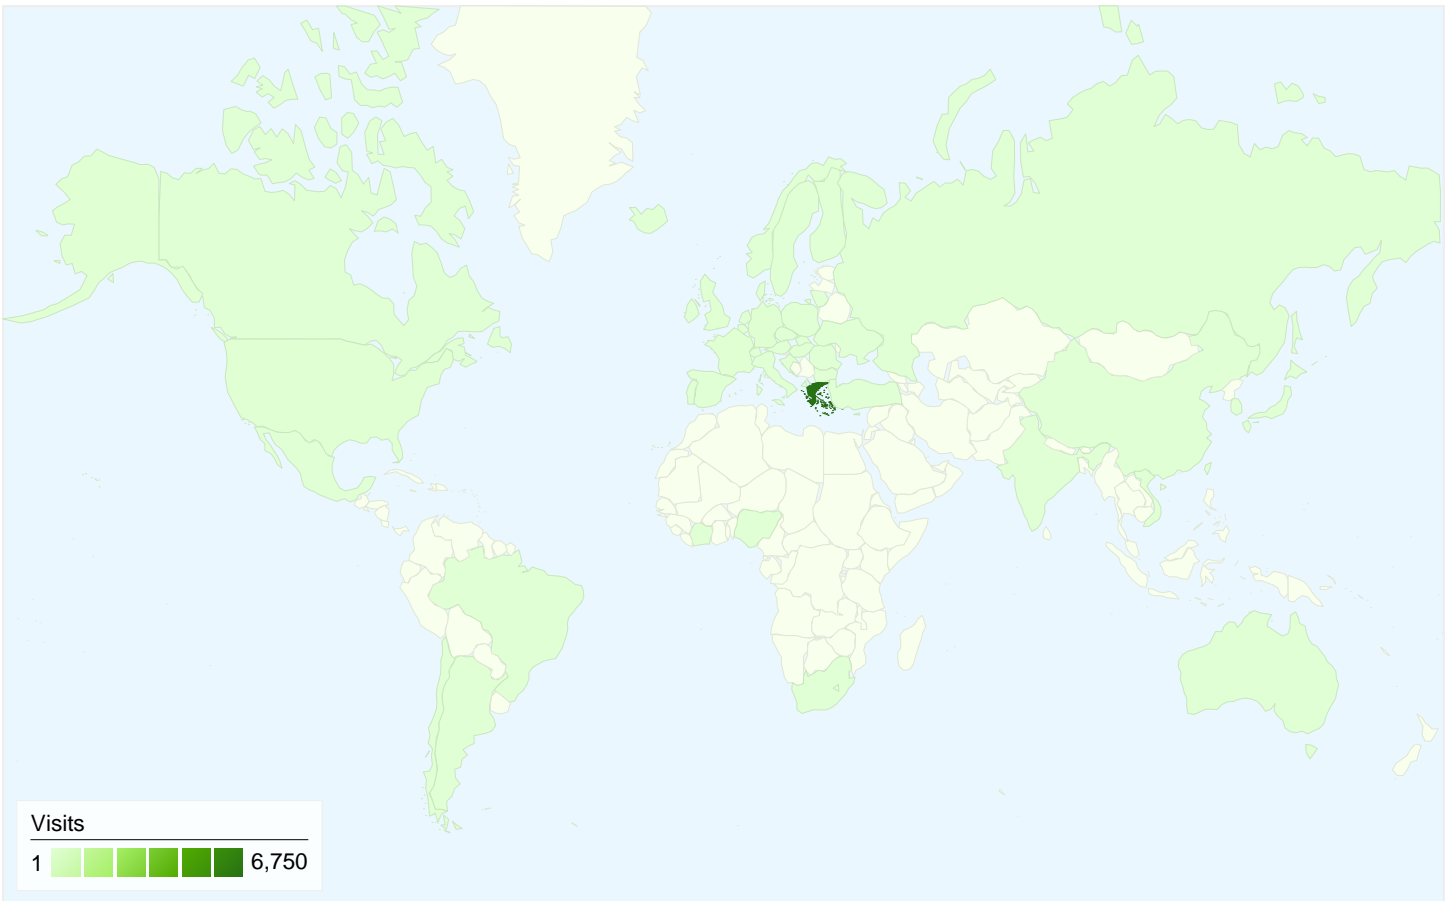

Visitors
5,492

Map Overlay world

Traffic Sources Overview

- **Search Engines**
5,937.00 (83.46%)
- **Referring Sites**
729.00 (10.25%)
- **Direct Traffic**
448.00 (6.30%)

Content Overview

Pages	Pageviews	% Pageviews
/products/liritis_scissor_gates/in	1,003	3.33%
/products/index	851	2.82%
/product_categories/slide_gate	790	2.62%
/product_categories/index	724	2.40%
/product_categories/rolling_shu	594	1.97%

All traffic sources sent a total of 7,114 visits

6.30% Direct Traffic

10.25% Referring Sites

83.46% Search Engines

- Search Engines
5,937.00 (83.46%)
- Referring Sites
729.00 (10.25%)
- Direct Traffic
448.00 (6.30%)

7,114 visits came from 48 countries/territories

Site Usage

Visits	Pages/Visit	Avg. Time on Site	% New Visits	Bounce Rate	
7,114 % of Site Total: 100.00%	4.24 Site Avg: 4.24 (0.00%)	00:04:26 Site Avg: 00:04:26 (0.00%)	70.33% Site Avg: 70.17% (0.22%)	47.95% Site Avg: 47.95% (0.00%)	
Country/Territory	Visits	Pages/Visit	Avg. Time on Site	% New Visits	Bounce Rate
Greece	6,750	4.30	00:04:30	69.90%	47.64%
Cyprus	85	3.07	00:02:27	83.53%	48.24%
Germany	51	2.92	00:03:41	78.43%	60.78%
United Kingdom	36	3.78	00:02:23	66.67%	47.22%
United States	31	4.29	00:03:26	87.10%	58.06%
France	26	3.69	00:05:27	76.92%	53.85%
China	12	1.58	00:03:26	58.33%	58.33%
Italy	12	3.33	00:01:54	83.33%	66.67%
Czech Republic	11	2.91	00:10:36	27.27%	54.55%
Netherlands	10	2.60	00:04:43	50.00%	30.00%