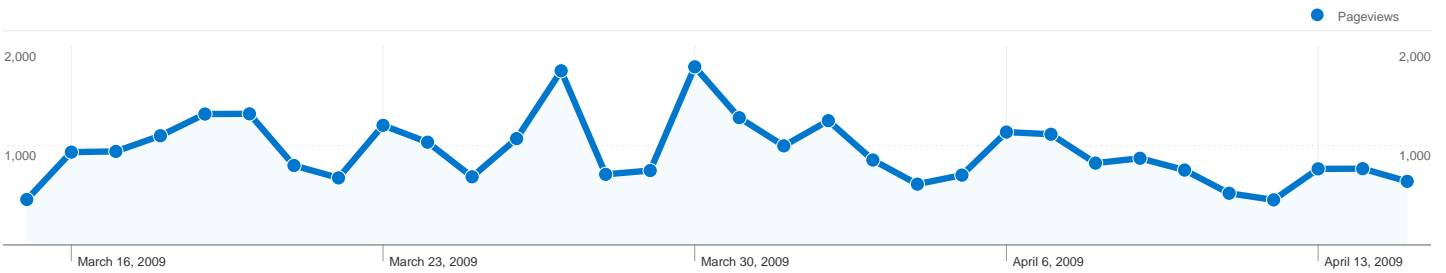

Site Usage

7,114 Visits

47.95% Bounce Rate

30,140 Pageviews

00:04:26 Avg. Time on Site

4.24 Pages/Visit

70.17% % New Visits

Visitors Overview

5,492 people visited this site

7,114 Visits

5,492 Absolute Unique Visitors

30,140 Pageviews

4.24 Average Pageviews

00:04:26 Time on Site

47.95% Bounce Rate

70.17% New Visits

7,114 visits came from 48 countries/territories

Site Usage

Visits	Pages/Visit	Avg. Time on Site	% New Visits	Bounce Rate	
7,114 % of Site Total: 100.00%	4.24 Site Avg: 4.24 (0.00%)	00:04:26 Site Avg: 00:04:26 (0.00%)	70.33% Site Avg: 70.17% (0.22%)	47.95% Site Avg: 47.95% (0.00%)	
Country/Territory	Visits	Pages/Visit	Avg. Time on Site	% New Visits	Bounce Rate
Greece	6,750	4.30	00:04:30	69.90%	47.64%
Cyprus	85	3.07	00:02:27	83.53%	48.24%
Germany	51	2.92	00:03:41	78.43%	60.78%
United Kingdom	36	3.78	00:02:23	66.67%	47.22%
United States	31	4.29	00:03:26	87.10%	58.06%
France	26	3.69	00:05:27	76.92%	53.85%
China	12	1.58	00:03:26	58.33%	58.33%
Italy	12	3.33	00:01:54	83.33%	66.67%
Czech Republic	11	2.91	00:10:36	27.27%	54.55%
Netherlands	10	2.60	00:04:43	50.00%	30.00%