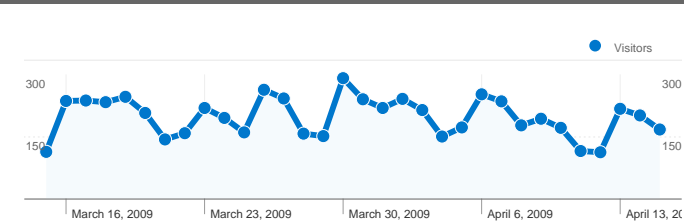

Site Usage

7,114 Visits

47.95% Bounce Rate

30,140 Pageviews

00:04:26 Avg. Time on Site

4.24 Pages/Visit

70.17% % New Visits

Visitors Overview

5,492 people visited this site

7,114 Visits

5,492 Absolute Unique Visitors

30,140 Pageviews

4.24 Average Pageviews

00:04:26 Time on Site

47.95% Bounce Rate

70.17% New Visits

7,114 visits came from 48 countries/territories

Site Usage

Visits	Pages/Visit	Avg. Time on Site	% New Visits	Bounce Rate	
7,114 % of Site Total: 100.00%	4.24 Site Avg: 4.24 (0.00%)	00:04:26 Site Avg: 00:04:26 (0.00%)	70.33% Site Avg: 70.17% (0.22%)	47.95% Site Avg: 47.95% (0.00%)	
Country/Territory	Visits	Pages/Visit	Avg. Time on Site	% New Visits	Bounce Rate
Greece	6,750	4.30	00:04:30	69.90%	47.64%
Cyprus	85	3.07	00:02:27	83.53%	48.24%
Germany	51	2.92	00:03:41	78.43%	60.78%
United Kingdom	36	3.78	00:02:23	66.67%	47.22%
United States	31	4.29	00:03:26	87.10%	58.06%
France	26	3.69	00:05:27	76.92%	53.85%
China	12	1.58	00:03:26	58.33%	58.33%
Italy	12	3.33	00:01:54	83.33%	66.67%
Czech Republic	11	2.91	00:10:36	27.27%	54.55%
Netherlands	10	2.60	00:04:43	50.00%	30.00%

Pages on this site were viewed a total of 30,140 times

30,140 Pageviews

19,970 Unique Views

47.95% Bounce Rate

Top Content

Pages	Pageviews	% Pageviews
/products/liritis_scissor_gates/index	1,003	3.33%
/products/index	851	2.82%
/product_categories/slide_gate_operators/index	790	2.62%
/product_categories/index	724	2.40%
/product_categories/rolling_shutters/index	594	1.97%