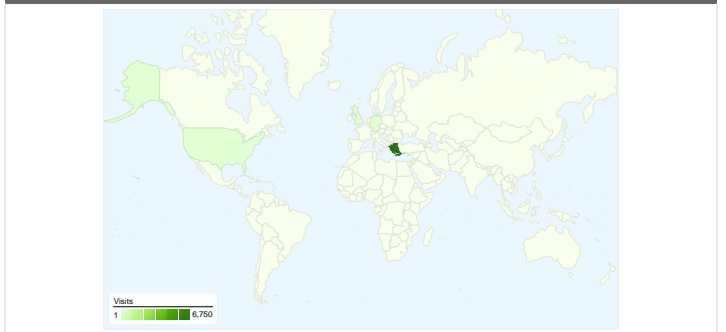

Site Usage

7,114 Visits

47.95% Bounce Rate

30,140 Pageviews

00:04:26 Avg. Time on Site

4.24 Pages/Visit

70.17% % New Visits

Visitors Overview

Visitors
5,492

Map Overlay world

Traffic Sources Overview

- **Search Engines**
5,937.00 (83.46%)
- **Referring Sites**
729.00 (10.25%)
- **Direct Traffic**
448.00 (6.30%)

Content Overview

Pages	Pageviews	% Pageviews
/products/liritis_scissor_gates/in	1,003	3.33%
/products/index	851	2.82%
/product_categories/slide_gate	790	2.62%
/product_categories/index	724	2.40%
/product_categories/rolling_shu	594	1.97%

All traffic sources sent a total of 7,114 visits

6.30% Direct Traffic

10.25% Referring Sites

83.46% Search Engines

- Search Engines
5,937.00 (83.46%)
- Referring Sites
729.00 (10.25%)
- Direct Traffic
448.00 (6.30%)

7,114 visits came from 48 countries/territories

Site Usage

Visits	Pages/Visit	Avg. Time on Site	% New Visits	Bounce Rate	
7,114 % of Site Total: 100.00%	4.24 Site Avg: 4.24 (0.00%)	00:04:26 Site Avg: 00:04:26 (0.00%)	70.33% Site Avg: 70.17% (0.22%)	47.95% Site Avg: 47.95% (0.00%)	
Country/Territory	Visits	Pages/Visit	Avg. Time on Site	% New Visits	Bounce Rate
Greece	6,750	4.30	00:04:30	69.90%	47.64%
Cyprus	85	3.07	00:02:27	83.53%	48.24%
Germany	51	2.92	00:03:41	78.43%	60.78%
United Kingdom	36	3.78	00:02:23	66.67%	47.22%
United States	31	4.29	00:03:26	87.10%	58.06%
France	26	3.69	00:05:27	76.92%	53.85%
China	12	1.58	00:03:26	58.33%	58.33%
Italy	12	3.33	00:01:54	83.33%	66.67%
Czech Republic	11	2.91	00:10:36	27.27%	54.55%
Netherlands	10	2.60	00:04:43	50.00%	30.00%