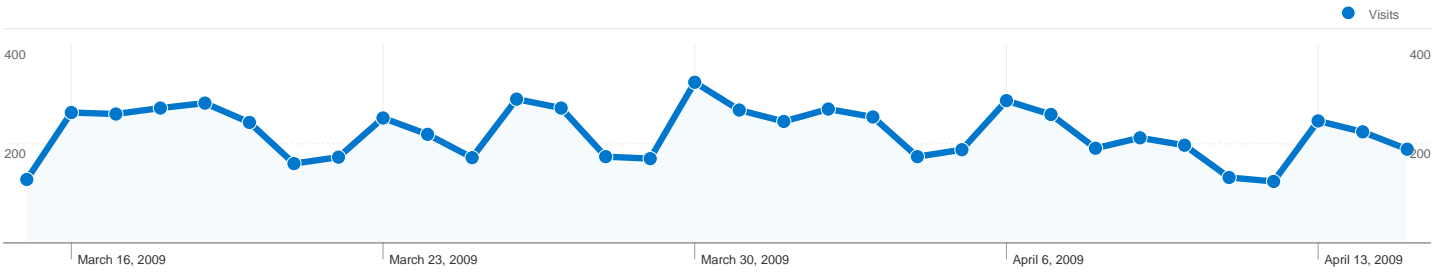

All traffic sources sent a total of 7,114 visits

6.30% Direct Traffic

10.25% Referring Sites

83.46% Search Engines

- Search Engines
  5,937.00 (83.46%)
- Referring Sites
  729.00 (10.25%)
- Direct Traffic
  448.00 (6.30%)

Top Traffic Sources

Sources	Visits	% visits	Keywords	Visits	% visits
google (organic)	5,449	76.60%	γκαραζοπορτεσ	310	5.22%
(direct) ((none))	448	6.30%	καγκελα ασφαλειασ	122	2.05%
google (cpc)	382	5.37%	πόρτεσ	117	1.97%
kapagroup.com (referral)	149	2.09%	kapagroup	83	1.40%
kapagroup.eu (referral)	118	1.66%	ρολλα ασφαλειασ	81	1.36%