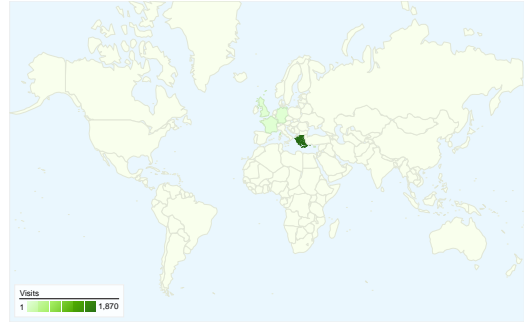

Map Overlay world

Content by Title

Page Title	Pageviews	% visits
kapagroup :: πάρκινγκ είδη,	2,365	23.39%
Μηχανισμοί για συρόμενες	788	7.80%
Στέγαστρα αυτοκινήτων	380	3.76%
Μοτερ για ανοιγόμενες	258	2.55%
Αυτόματες γκαραζόπορτες	231	2.29%

Referring Sites

Source	Visits	% visits
kapagroup.gr	352	56.32%
kapagroup.com	163	26.08%
find.in.gr	30	4.80%
mail.google.com	22	3.52%
images.google.gr	20	3.20%

New vs. Returning

Visitor Type	Visits	% visits
New Visitor	1,387	71.46%
Returning Visitor	554	28.54%