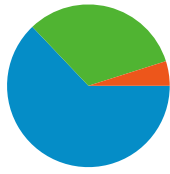

Site Usage

1,941 Visits

36.32% Bounce Rate

10,109 Pageviews

00:04:57 Avg. Time on Site

5.21 Pages/Visit

71.41% % New Visits

Keywords

Traffic Sources Overview

- **Search Engines**
1,221.00 (62.91%)
- **Referring Sites**
625.00 (32.20%)
- **Direct Traffic**
95.00 (4.89%)

Search sent 1,221 total visits via 742 keywords

Site Usage

Visits 1,221 % of Site Total: 62.91%	Pages/Visit 4.62 Site Avg: 5.21 (-11.37%)	Avg. Time on Site 00:03:55 Site Avg: 00:04:57 (-20.70%)	% New Visits 76.58% Site Avg: 71.41% (7.24%)	Bounce Rate 41.36% Site Avg: 36.32% (13.87%)
---	--	--	---	---

All traffic sources sent a total of 1,941 visits

4.89% Direct Traffic

32.20% Referring Sites

62.91% Search Engines

- Search Engines
1,221.00 (62.91%)
- Referring Sites
625.00 (32.20%)
- Direct Traffic
95.00 (4.89%)