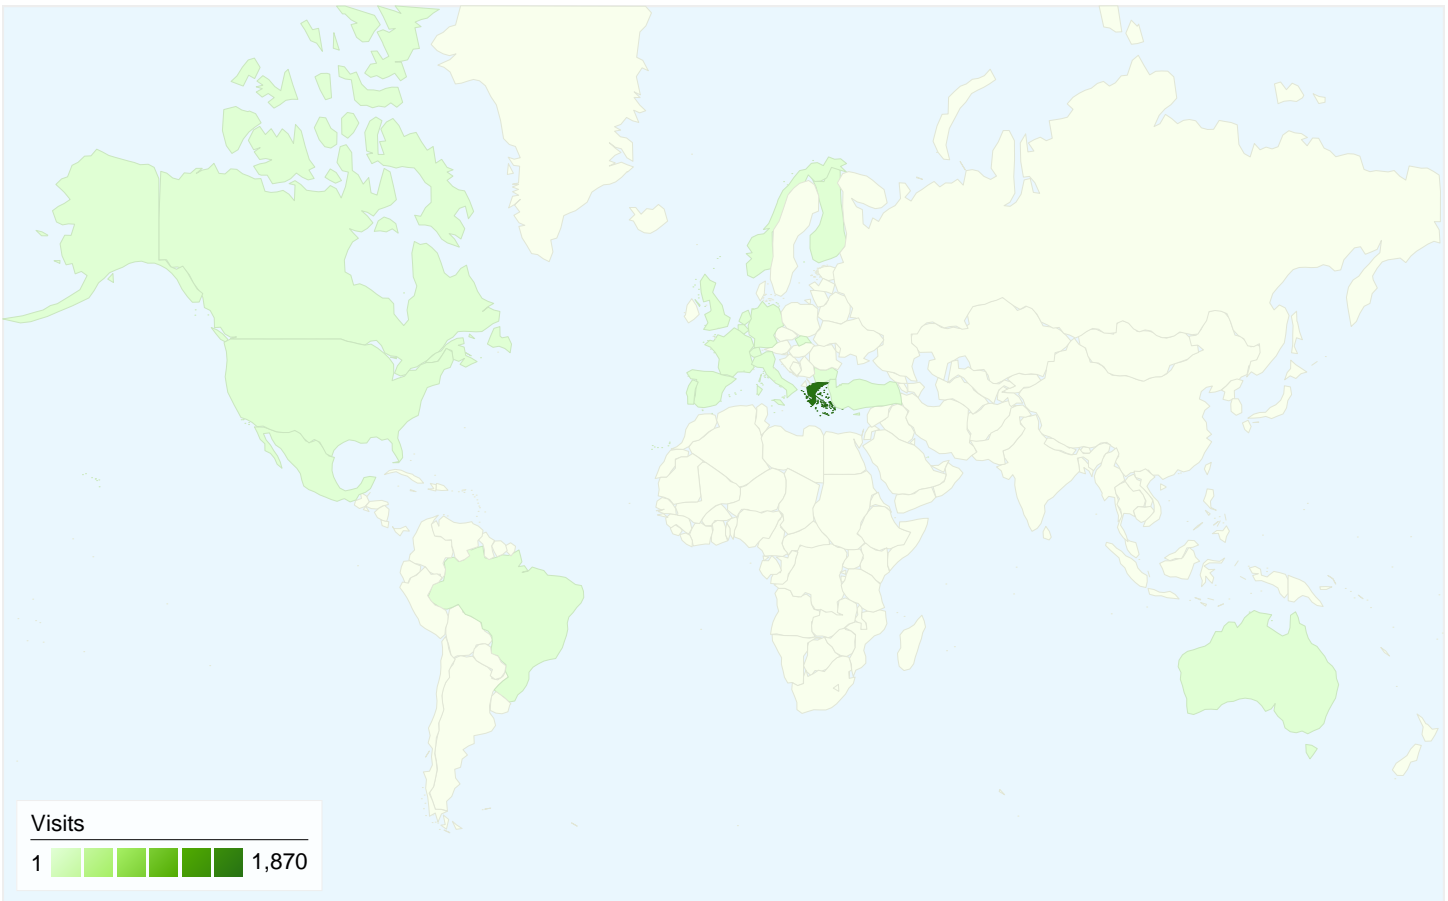

1 - 10 of 152

1,941 visits came from 22 countries/territories

Site Usage

Visits	Pages/Visit	Avg. Time on Site	% New Visits	Bounce Rate	
1,941 % of Site Total: 100.00%	5.21 Site Avg: 5.21 (0.00%)	00:04:57 Site Avg: 00:04:57 (0.00%)	71.46% Site Avg: 71.41% (0.07%)	36.32% Site Avg: 36.32% (0.00%)	
Country/Territory	Visits	Pages/Visit	Avg. Time on Site	% New Visits	Bounce Rate
Greece	1,870	5.28	00:05:01	70.91%	35.94%
Cyprus	14	1.43	00:00:13	100.00%	71.43%
France	10	3.00	00:03:28	100.00%	50.00%
Germany	10	3.50	00:04:24	70.00%	40.00%
United Kingdom	8	4.75	00:06:13	87.50%	37.50%
Netherlands	5	9.60	00:10:57	40.00%	0.00%
United States	4	2.00	00:01:38	100.00%	75.00%
Qatar	3	3.00	00:00:37	33.33%	0.00%
Spain	2	1.50	00:00:39	100.00%	50.00%
Turkey	2	1.00	00:00:00	50.00%	100.00%