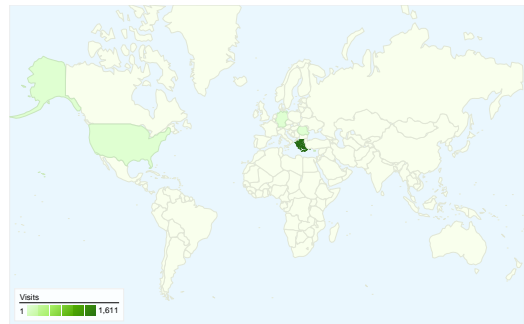

**Visitors**  
**1,471**

**Map Overlay world**

**Traffic Sources Overview**

- **Search Engines**  
1,281.00 (73.96%)
- **Referring Sites**  
282.00 (16.28%)
- **Direct Traffic**  
169.00 (9.76%)

**Content Overview**

All traffic sources sent a total of 1,732 visits

9.76% Direct Traffic

16.28% Referring Sites

73.96% Search Engines

- Search Engines  
1,281.00 (73.96%)
- Referring Sites  
282.00 (16.28%)
- Direct Traffic  
169.00 (9.76%)