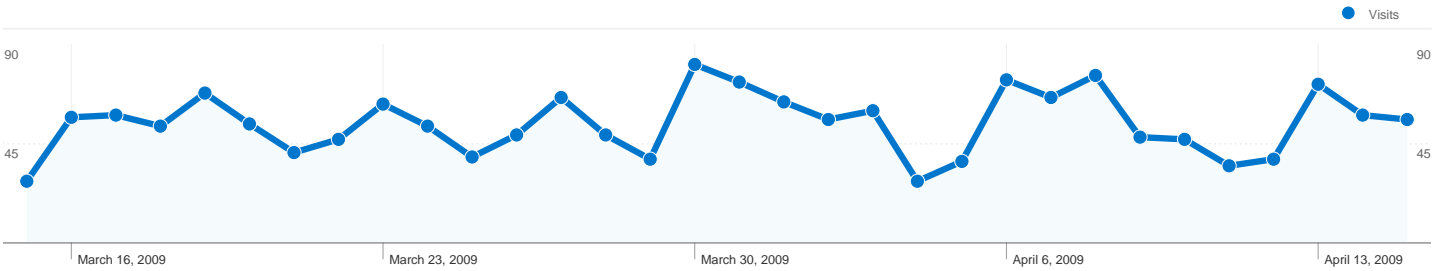

All traffic sources sent a total of 1,732 visits

9.76% Direct Traffic

16.28% Referring Sites

73.96% Search Engines

- Search Engines
  1,281.00 (73.96%)
- Referring Sites
  282.00 (16.28%)
- Direct Traffic
  169.00 (9.76%)

Top Traffic Sources

Sources	Visits	% visits	Keywords	Visits	% visits
google (organic)	1,247	72.00%	γκαραζοπορτες	195	15.22%
(direct) ((none))	169	9.76%	γκαραζόπορτες	32	2.50%
kapagroup.eu (referral)	104	6.00%	αυτοματισμοι	22	1.72%
kapagroup.gr (referral)	80	4.62%	μηχανισμοι γκαραζοπορτας	18	1.41%
find.in.gr (referral)	38	2.19%	πτυσομενα καγκελα	17	1.33%