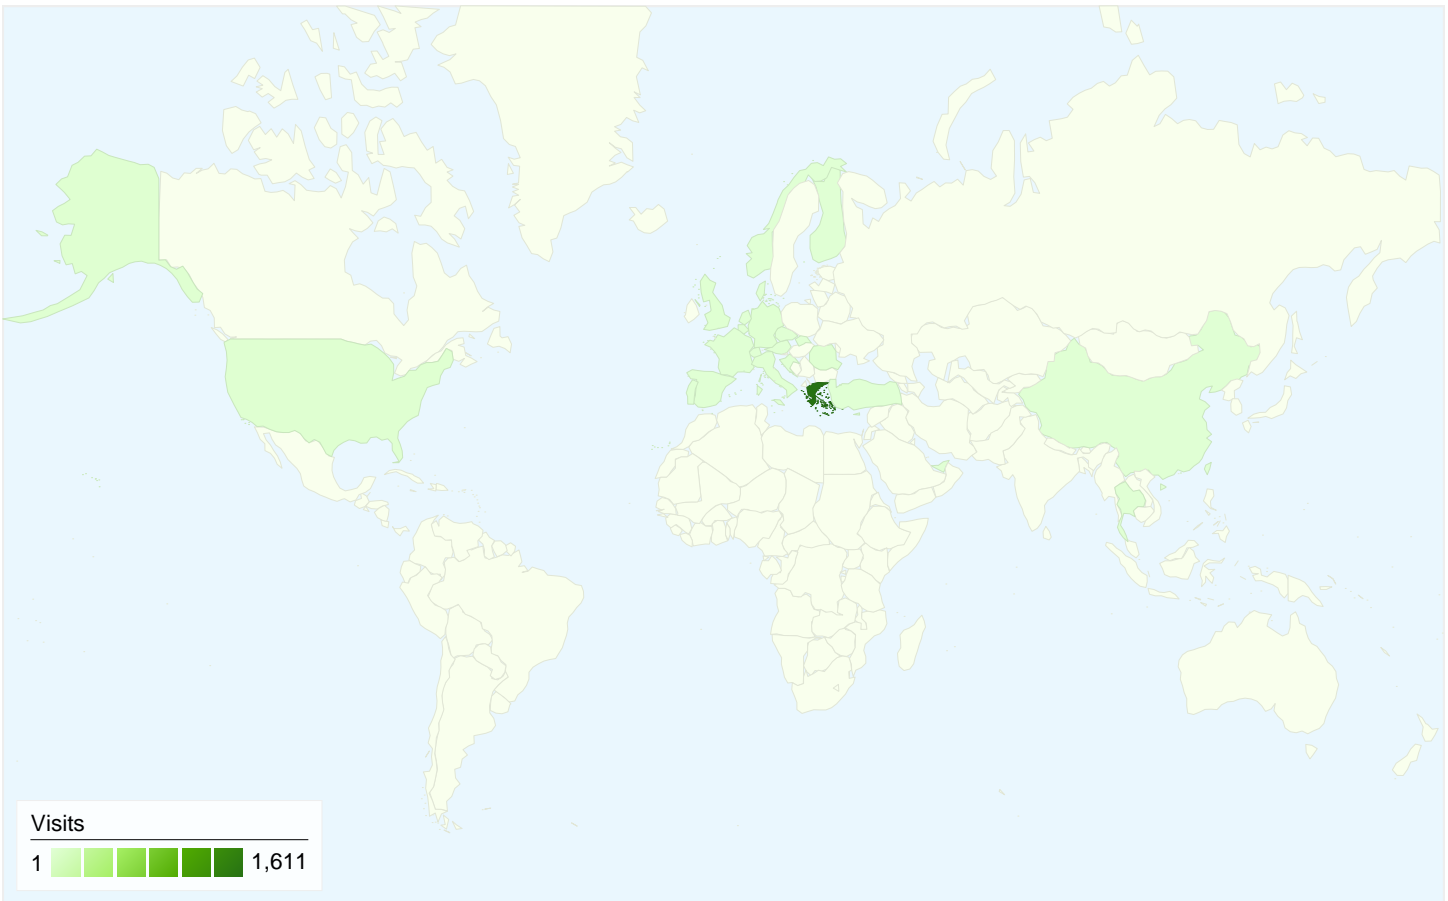

1,732 visits came from 26 countries/territories

Site Usage

Visits	Pages/Visit	Avg. Time on Site	% New Visits	Bounce Rate	
1,732 % of Site Total: 100.00%	4.54 Site Avg: 4.54 (0.00%)	00:02:45 Site Avg: 00:02:45 (0.00%)	80.31% Site Avg: 80.31% (0.00%)	22.46% Site Avg: 22.46% (0.00%)	
Country/Territory	Visits	Pages/Visit	Avg. Time on Site	% New Visits	Bounce Rate
Greece	1,611	4.48	00:02:48	81.07%	22.59%
Cyprus	21	8.81	00:01:07	61.90%	4.76%
United States	17	6.00	00:08:24	70.59%	23.53%
Romania	15	1.07	00:00:01	0.00%	93.33%
Germany	15	3.07	00:00:19	93.33%	20.00%
United Kingdom	14	5.21	00:01:24	92.86%	7.14%
Italy	6	13.83	00:02:55	66.67%	0.00%
France	5	3.80	00:01:34	100.00%	40.00%
Switzerland	4	6.00	00:03:07	50.00%	0.00%
Belgium	4	7.00	00:02:46	75.00%	0.00%