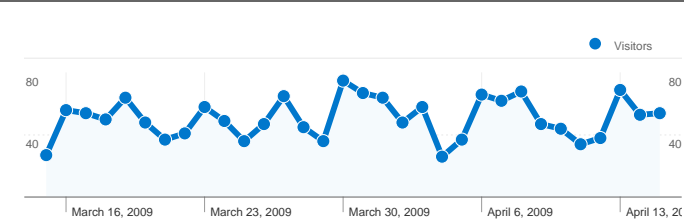

**Site Usage**

**1,732** Visits

**22.46%** Bounce Rate

**7,867** Pageviews

**00:02:45** Avg. Time on Site

**4.54** Pages/Visit

**80.31%** % New Visits

**Visitors Overview**

**1,471 people visited this site**

**1,732 Visits**

**1,471 Absolute Unique Visitors**

**7,867 Pageviews**

**4.54 Average Pageviews**

**00:02:45 Time on Site**

**22.46% Bounce Rate**

**80.31% New Visits**

**Pages on this site were viewed a total of 7,867 times**

**7,867** Pageviews

**3,783** Unique Views

**22.46%** Bounce Rate