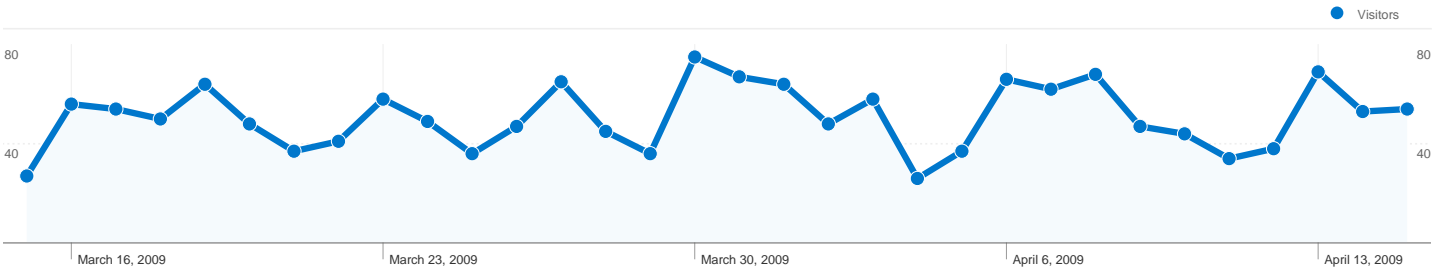

**Site Usage**

**1,732** Visits

**22.46%** Bounce Rate

**7,867** Pageviews

**00:02:45** Avg. Time on Site

**4.54** Pages/Visit

**80.31%** % New Visits

**Visitors Overview**

**Visitors**  
**1,471**

**Map Overlay world**

**Traffic Sources Overview**

- **Search Engines**  
1,281.00 (73.96%)
- **Referring Sites**  
282.00 (16.28%)
- **Direct Traffic**  
169.00 (9.76%)

**Content Overview**

**1,471 people visited this site**

**1,732 Visits**

**1,471 Absolute Unique Visitors**

**7,867 Pageviews**

**4.54 Average Pageviews**

**00:02:45 Time on Site**

**22.46% Bounce Rate**

**80.31% New Visits**

**Pages on this site were viewed a total of 7,867 times**

**7,867** Pageviews

**3,783** Unique Views

**22.46%** Bounce Rate