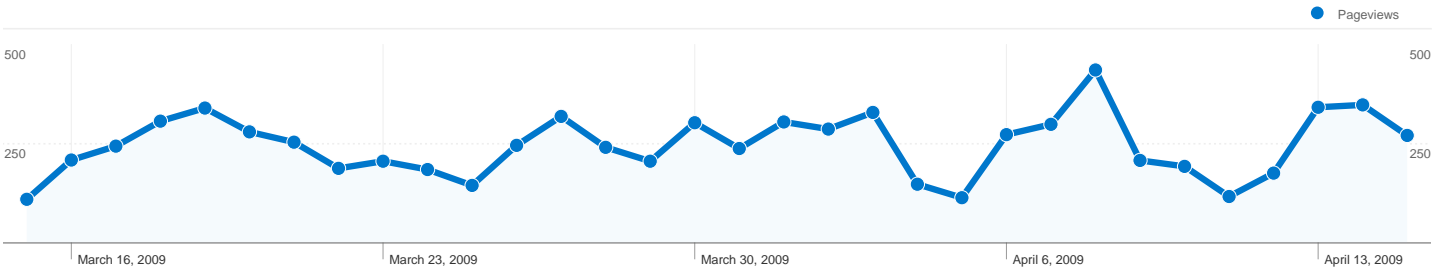

Pages on this site were viewed a total of 7,867 times

7,867 Pageviews

3,783 Unique Views

22.46% Bounce Rate

Top Content

Pages	Pageviews	% Pageviews
/	1,439	18.29%
/index.php?option=com_content&task=view&id=23&Itemid=34	821	10.44%
/index.php?option=com_content&task=view&id=28&Itemid=34	380	4.83%
/index.php?option=com_content&task=view&id=27&Itemid=34	343	4.36%
/index.php?option=com_content&task=view&id=75&Itemid=93	304	3.86%